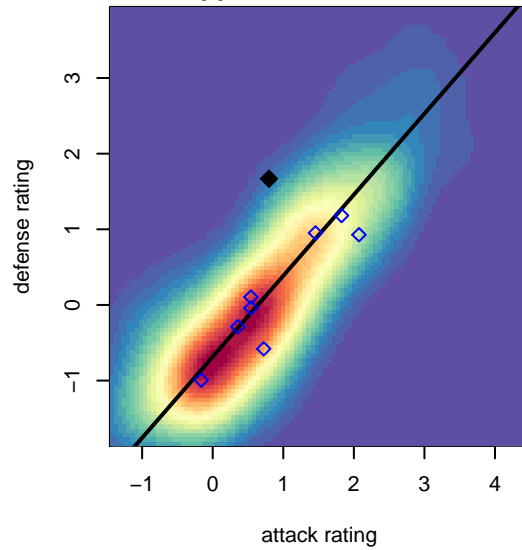

# NSC Montana B05

, MT  
 B05 total strength=1156  
 attack=2.22 defense=5.3

alt names used:  
 NSC MONTANA 2005 BOYS (MT)  
 NSC MONTANA 2005 BOYS

Venues played:  
 2017 Clash At the Border Super Gold/Silver  
 2017 Nike Crossfire Challenge Silver U13

**attack and defense variance (black dot)  
relative to other teams  
and top 10 in region**

**attack and defense rating  
relative to others at age  
and all opponents in last 13 months**

**Performance relative to 13 month average**