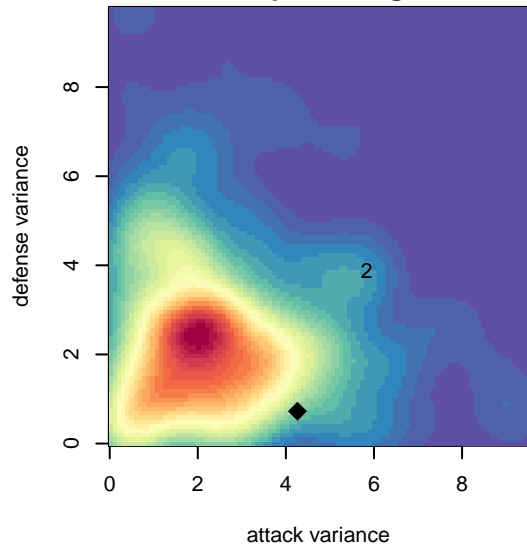

# NSC Montana B05

, MT  
 B05 total strength=1156  
 attack=2.22 defense=5.3

alt names used:  
 NSC MONTANA 2005 BOYS (MT)  
 NSC MONTANA 2005 BOYS

Venues played:  
 2017 Clash At the Border Super Gold/Silver  
 2017 Nike Crossfire Challenge Silver U13

**attack and defense variance (black dot)  
relative to other teams  
and top 10 in region**

**attack and defense rating  
relative to others at age  
and all opponents in last 13 months**

**Performance relative to 13 month average**