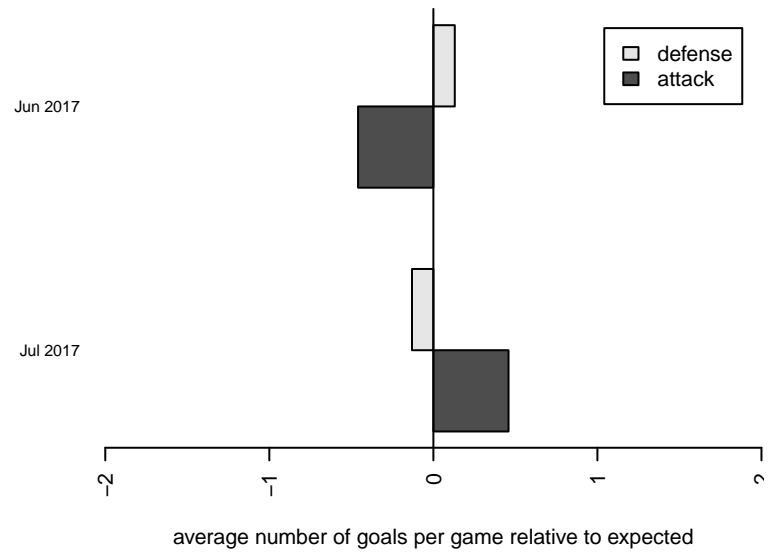

Performance relative to 13 month average