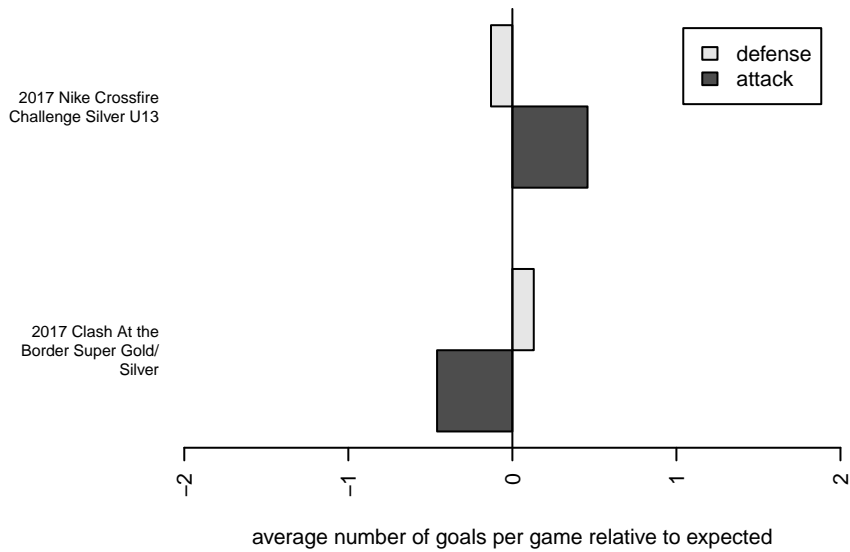

# NSC Montana B05

, MT  
 B05 total strength=1156  
 attack=2.22 defense=5.3

alt names used:  
 NSC MONTANA 2005 BOYS (MT)  
 NSC MONTANA 2005 BOYS

Venues played:  
 2017 Clash At the Border Super Gold/Silver  
 2017 Nike Crossfire Challenge Silver U13

**attack and defense variance (black dot)  
relative to other teams  
and top 10 in region**

**attack and defense rating  
relative to others at age  
and all opponents in last 13 months**

**Performance relative to 13 month average**