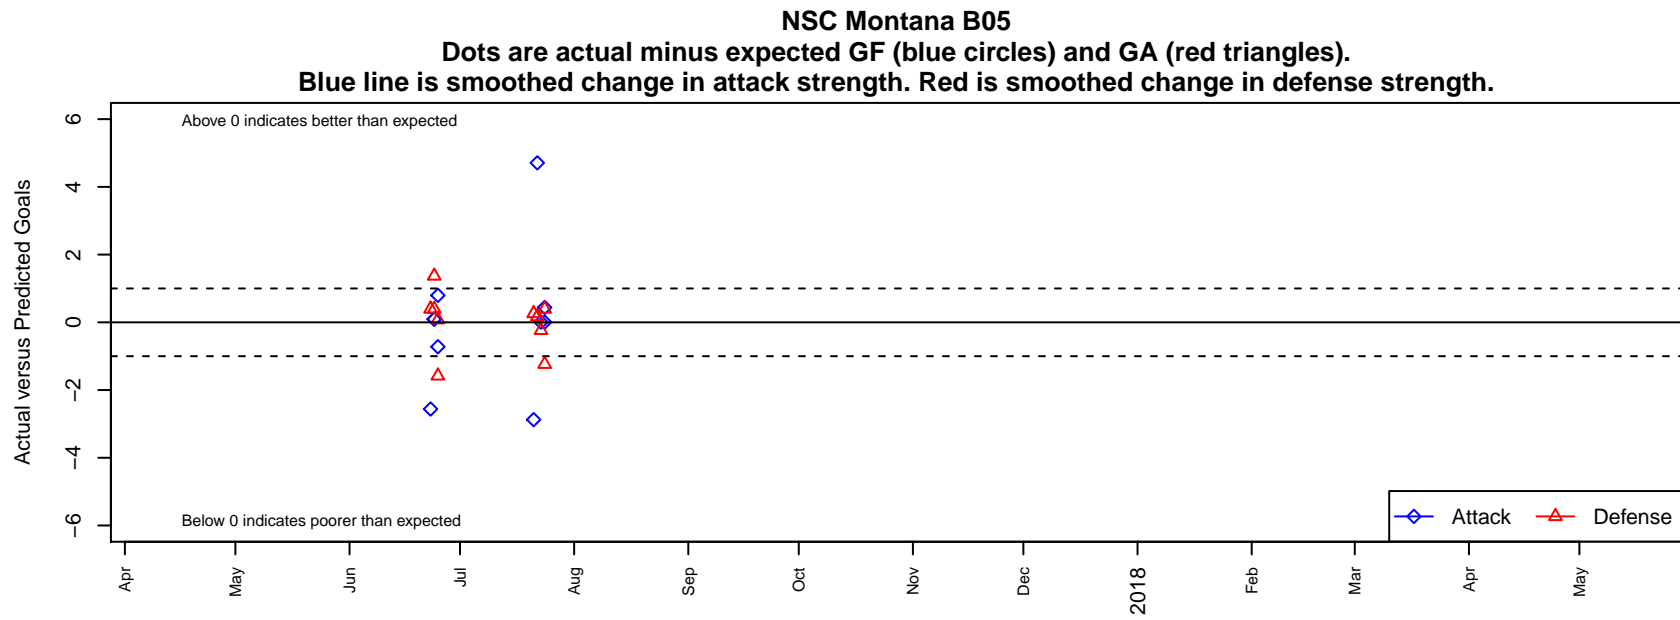

# NSC Montana B05

, MT  
 B05 total strength=1156  
 attack=2.22 defense=5.3

alt names used:  
 NSC MONTANA 2005 BOYS (MT)  
 NSC MONTANA 2005 BOYS

Venues played:  
 2017 Clash At the Border Super Gold/Silver  
 2017 Nike Crossfire Challenge Silver U13

**attack and defense variance (black dot)  
relative to other teams  
and top 10 in region**

**attack and defense rating  
relative to others at age  
and all opponents in last 13 months**

**Performance relative to 13 month average**